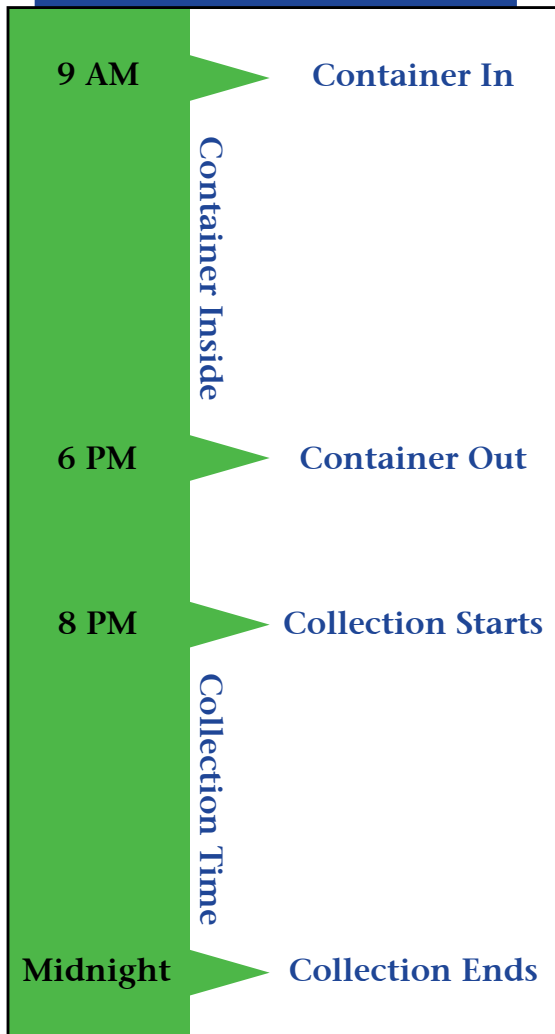

Collection Guide

Collection Days & Times

Sunday	Monday	Tuesday	Wednesday	Thursday	Friday	Saturday
8 PM	8 PM	8 PM	8 PM	8 PM		

Pick-up Schedule

Reduce • Reuse • Recycle

Please Remember to...

- Bag All Trash
- Place All Recyclables in Recycle Bin
- Tie All Bags
- Flatten All Boxes
- Double Bag All Cat Litter
- No Oversize Items Allowed
- Limit Bags to 25 lbs
- Place Container By Front Door

No Service New Years Eve, New Year's Day, Easter Sunday, Independence Day, Labor Day, Thanksgiving Eve, Thanksgiving Day, Christmas Eve, Christmas Day.

Questions • Comments • Service Issues

Toll Free: 1-855-88-WASTE